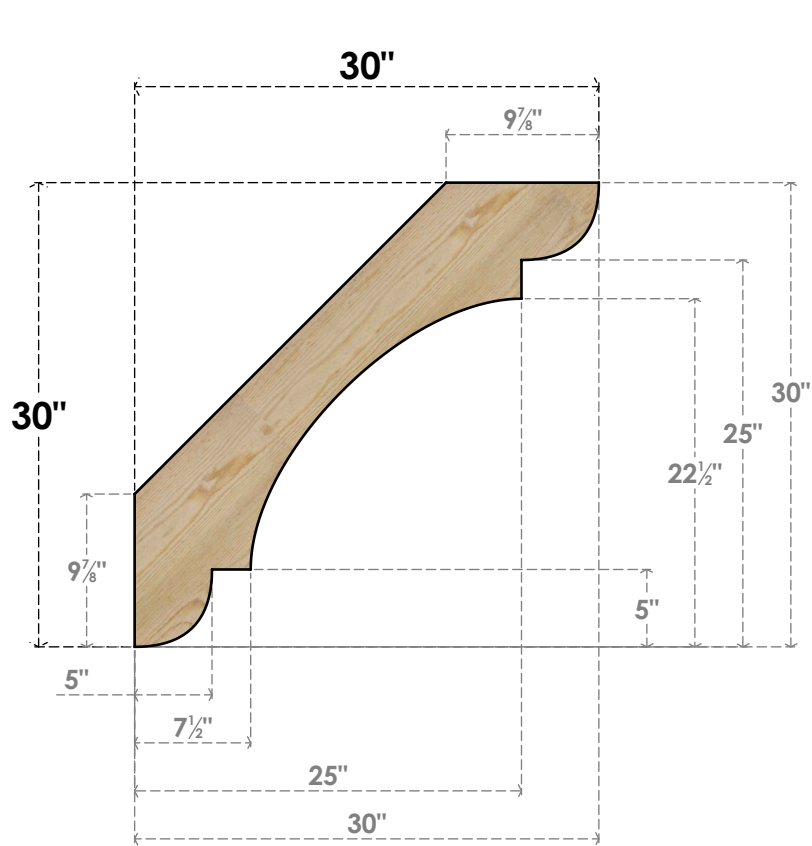

BRC06X30X30OLY00RDF

6"W X 30"D X 30"H OLYMPIC ROUGH SAWN BRACE, DOUGLAS FIR

SIDE

FRONT

EKENA MILLWORK
 2300 WEST MAIN ST.
 CLARKSVILLE, TX 75426
 TOLL FREE: 866-607-0453
 WWW.EKENAMILLWORK.COM

NOTES

1. INSTALLATION TO BE COMPLETED IN ACCORDANCE WITH MANUFACTURER'S SPECIFICATIONS.
2. DRAWING MAY NOT BE TO SCALE
3. THIS DRAWING IS INTENDED FOR DESIGN AND PLANNING PURPOSES ONLY.
4. ALL INFORMATION CONTAINED HEREIN WAS CURRENT AT THE TIME OF DEVELOPMENT BUT MUST BE REVIEWED AND APPROVED BY THE PRODUCT MANUFACTURER TO BE CONSIDERED ACCURATE.
5. PRODUCTS ARE NOT KILN DRIED. THIS ITEM IS UNIQUE AND WILL CONTAIN THE NATURAL VARIATIONS THAT THE WOOD SPECIES OFFERS. THIS MAY RESULT IN VARIATIONS UP TO 1/4"