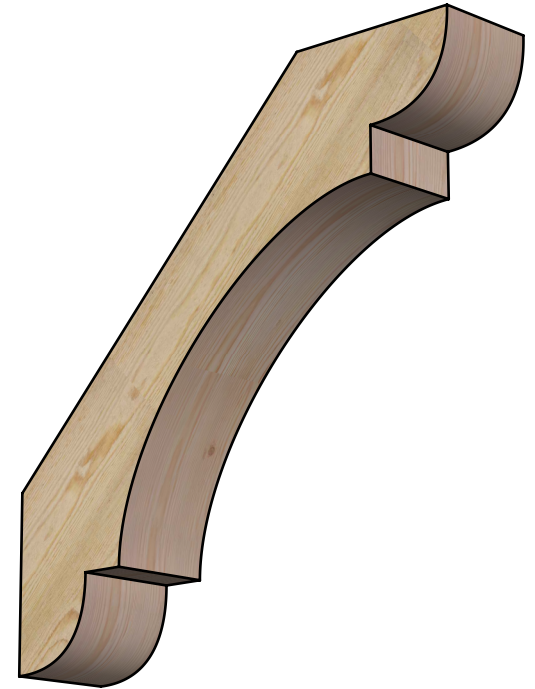

BRC06X30X30OLY00RDF

6"W X 30"D X 30"H OLYMPIC ROUGH SAWN BRACE, DOUGLAS FIR

SIDE

FRONT

EKENA MILLWORK
 2300 WEST MAIN ST.
 CLARKSVILLE, TX 75426
 TOLL FREE: 866-607-0453
 WWW.EKENAMILLWORK.COM

NOTES

1. INSTALLATION TO BE COMPLETED IN ACCORDANCE WITH MANUFACTURER'S SPECIFICATIONS.
2. DRAWING MAY NOT BE TO SCALE
3. THIS DRAWING IS INTENDED FOR DESIGN AND PLANNING PURPOSES ONLY.
4. ALL INFORMATION CONTAINED HEREIN WAS CURRENT AT THE TIME OF DEVELOPMENT BUT MUST BE REVIEWED AND APPROVED BY THE PRODUCT MANUFACTURER TO BE CONSIDERED ACCURATE.
5. PRODUCTS ARE NOT KILN DRIED. THIS ITEM IS UNIQUE AND WILL CONTAIN THE NATURAL VARIATIONS THAT THE WOOD SPECIES OFFERS. THIS MAY RESULT IN VARIATIONS UP TO 1/4"